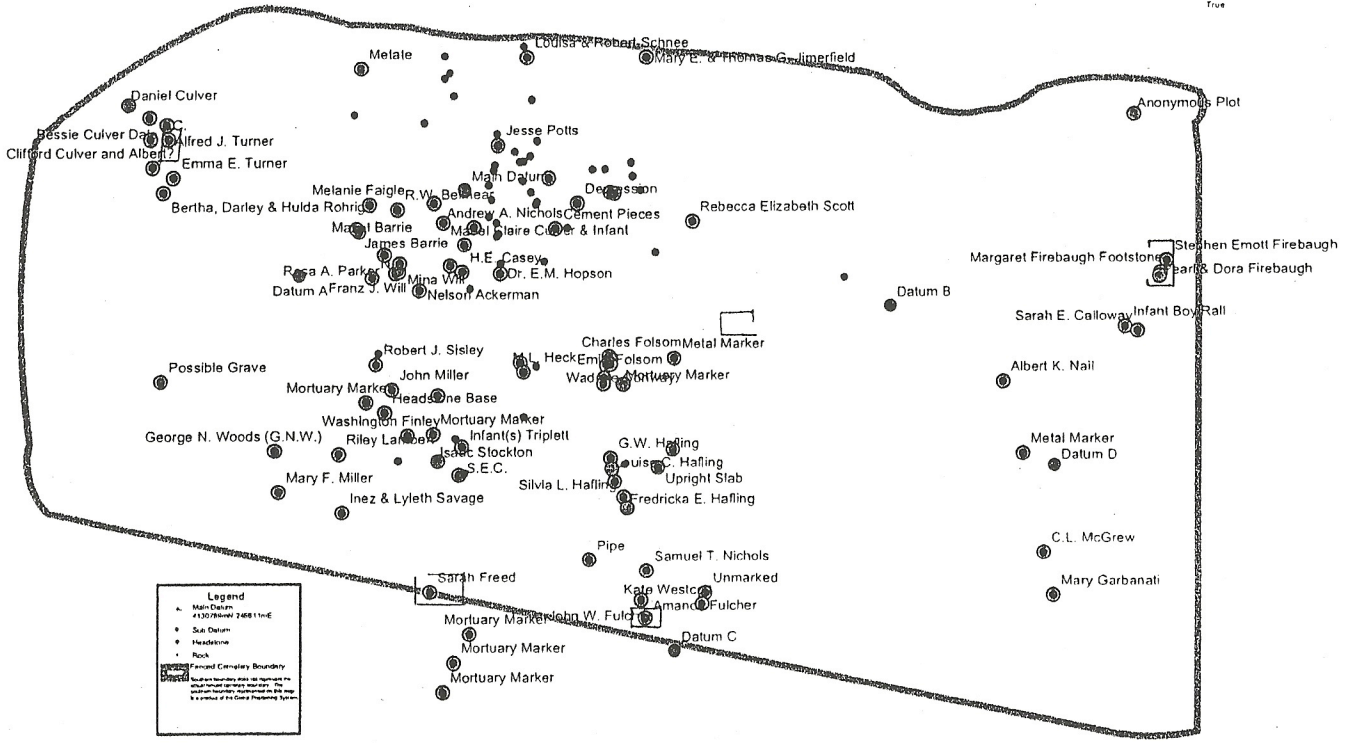

Historic Animas Cemetery, Durango, Colorado

Attachment Two: Animas City Cemetery Map