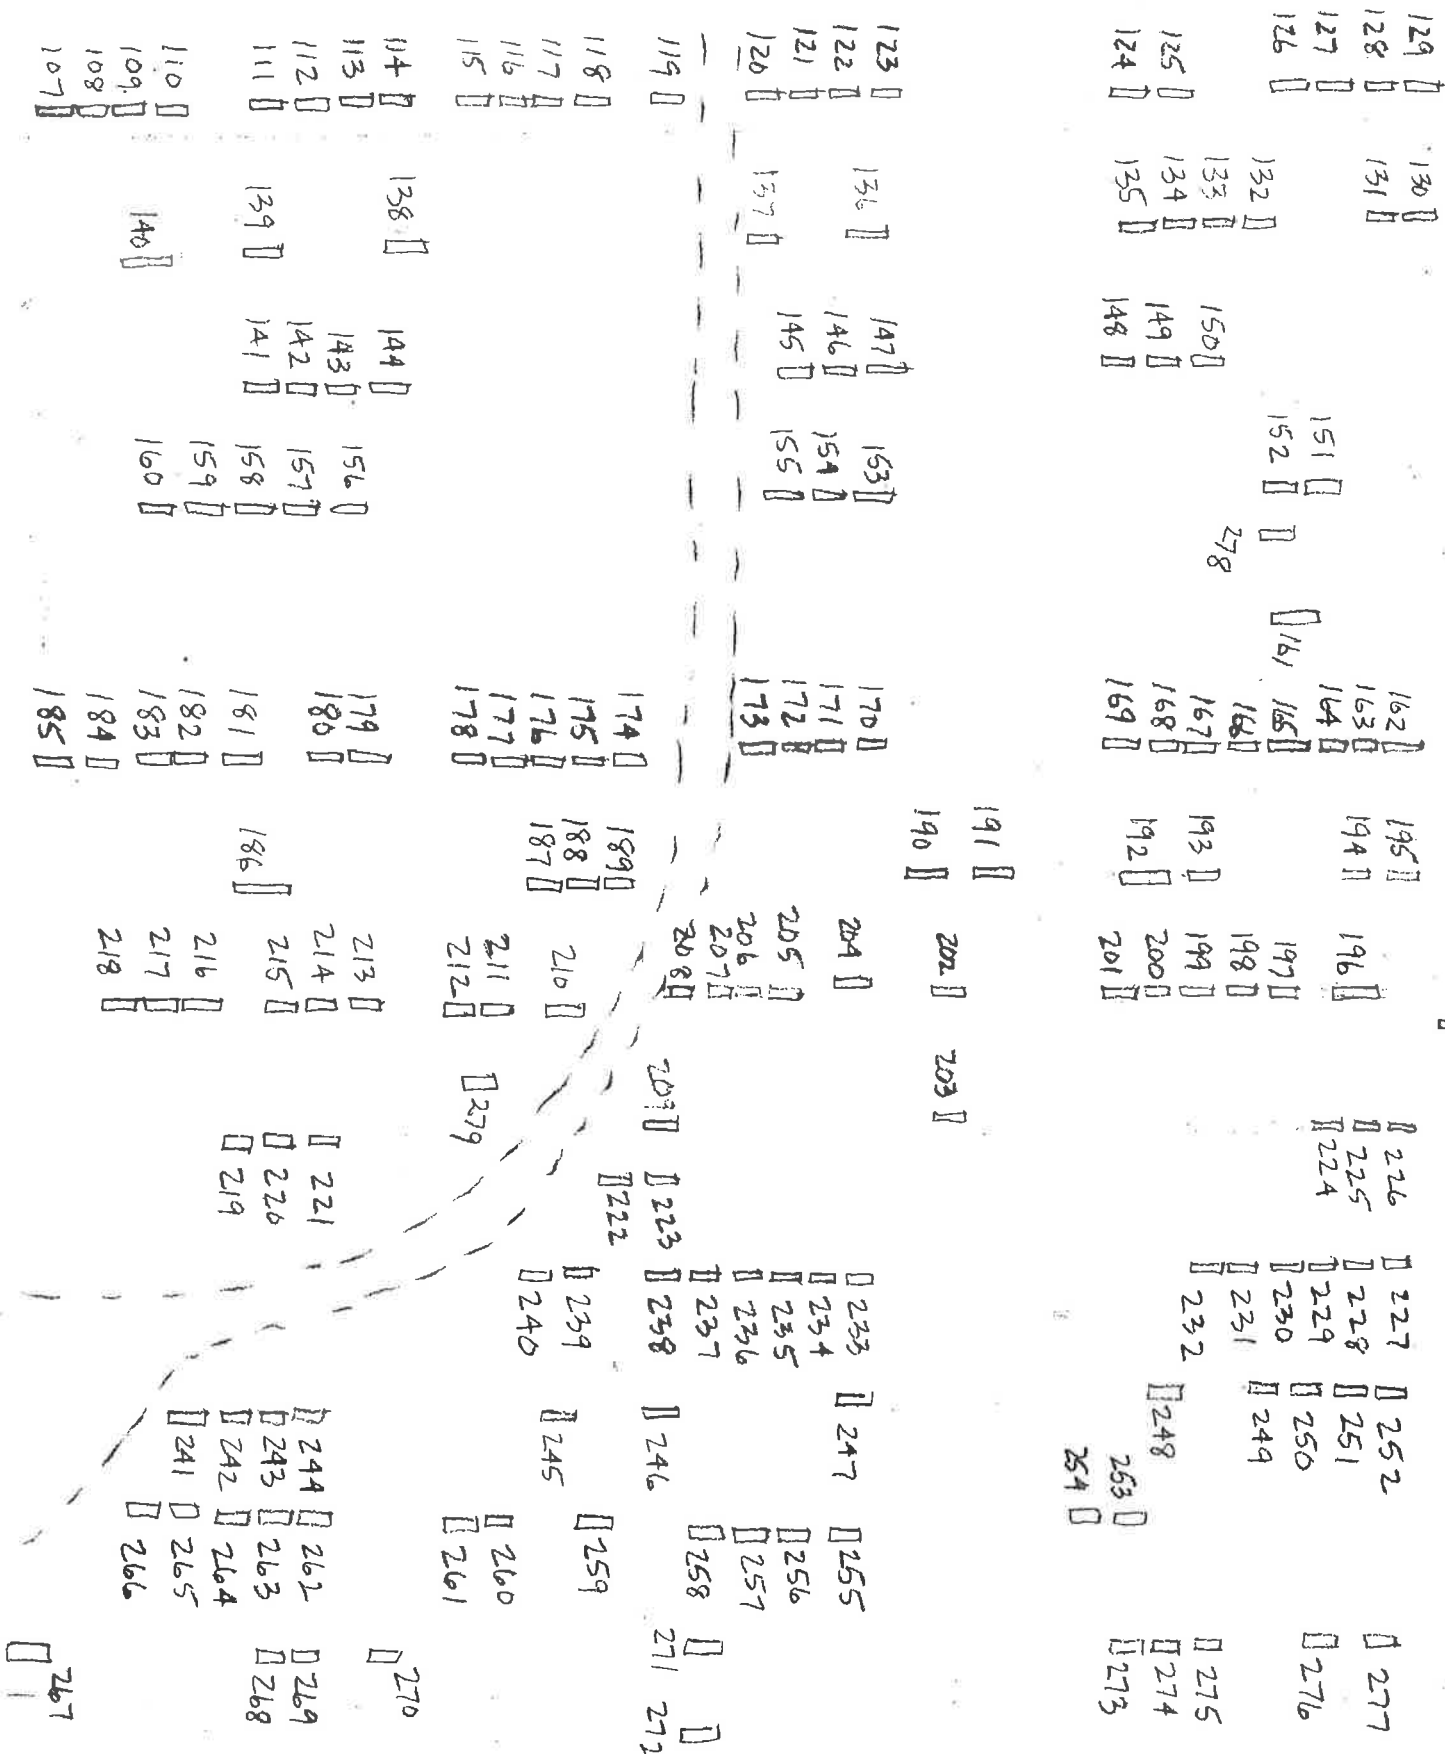

IGNACIO EAST
CEMETERY
7/21/18
R. LAMBERT
NOT TO SCALE
N

Ignacio East Cemetery - 5LP10890
SHF # 2015-M1-023

See Burial Listing And Detailed Cemetery Maps
For Individuals Associated With Grave Number

NORTH FENCE

Ignacio East Cemetery - Section One - West Half
 See Burial Listing for Individuals Associated with Grave Number
 Not to Scale - Locations Approximate

Ignacio East Cemetery - Section One - East Half
 See Burial Listing for Individuals Associated with Grave Number
 Not to Scale - Locations Approximate

Ignacio East Cemetery - Section Two
 See Burial Listing for Individuals Associated with Grave Number
 Not to Scale - Locations Approximate

Ignacio East Cemetery – Section Four
See Burial Listing for Individuals Associated with Grave Number
Not to Scale – Locations Approximate

Ignacio East Cemetery – Section Five
See Burial Listing for Individuals Associated with Grave Number
Not to Scale – Locations Approximate

Ignacio East Cemetery – Section Six
See Burial Listing for Individuals Associated with Grave Number
Not to Scale – Locations Approximate