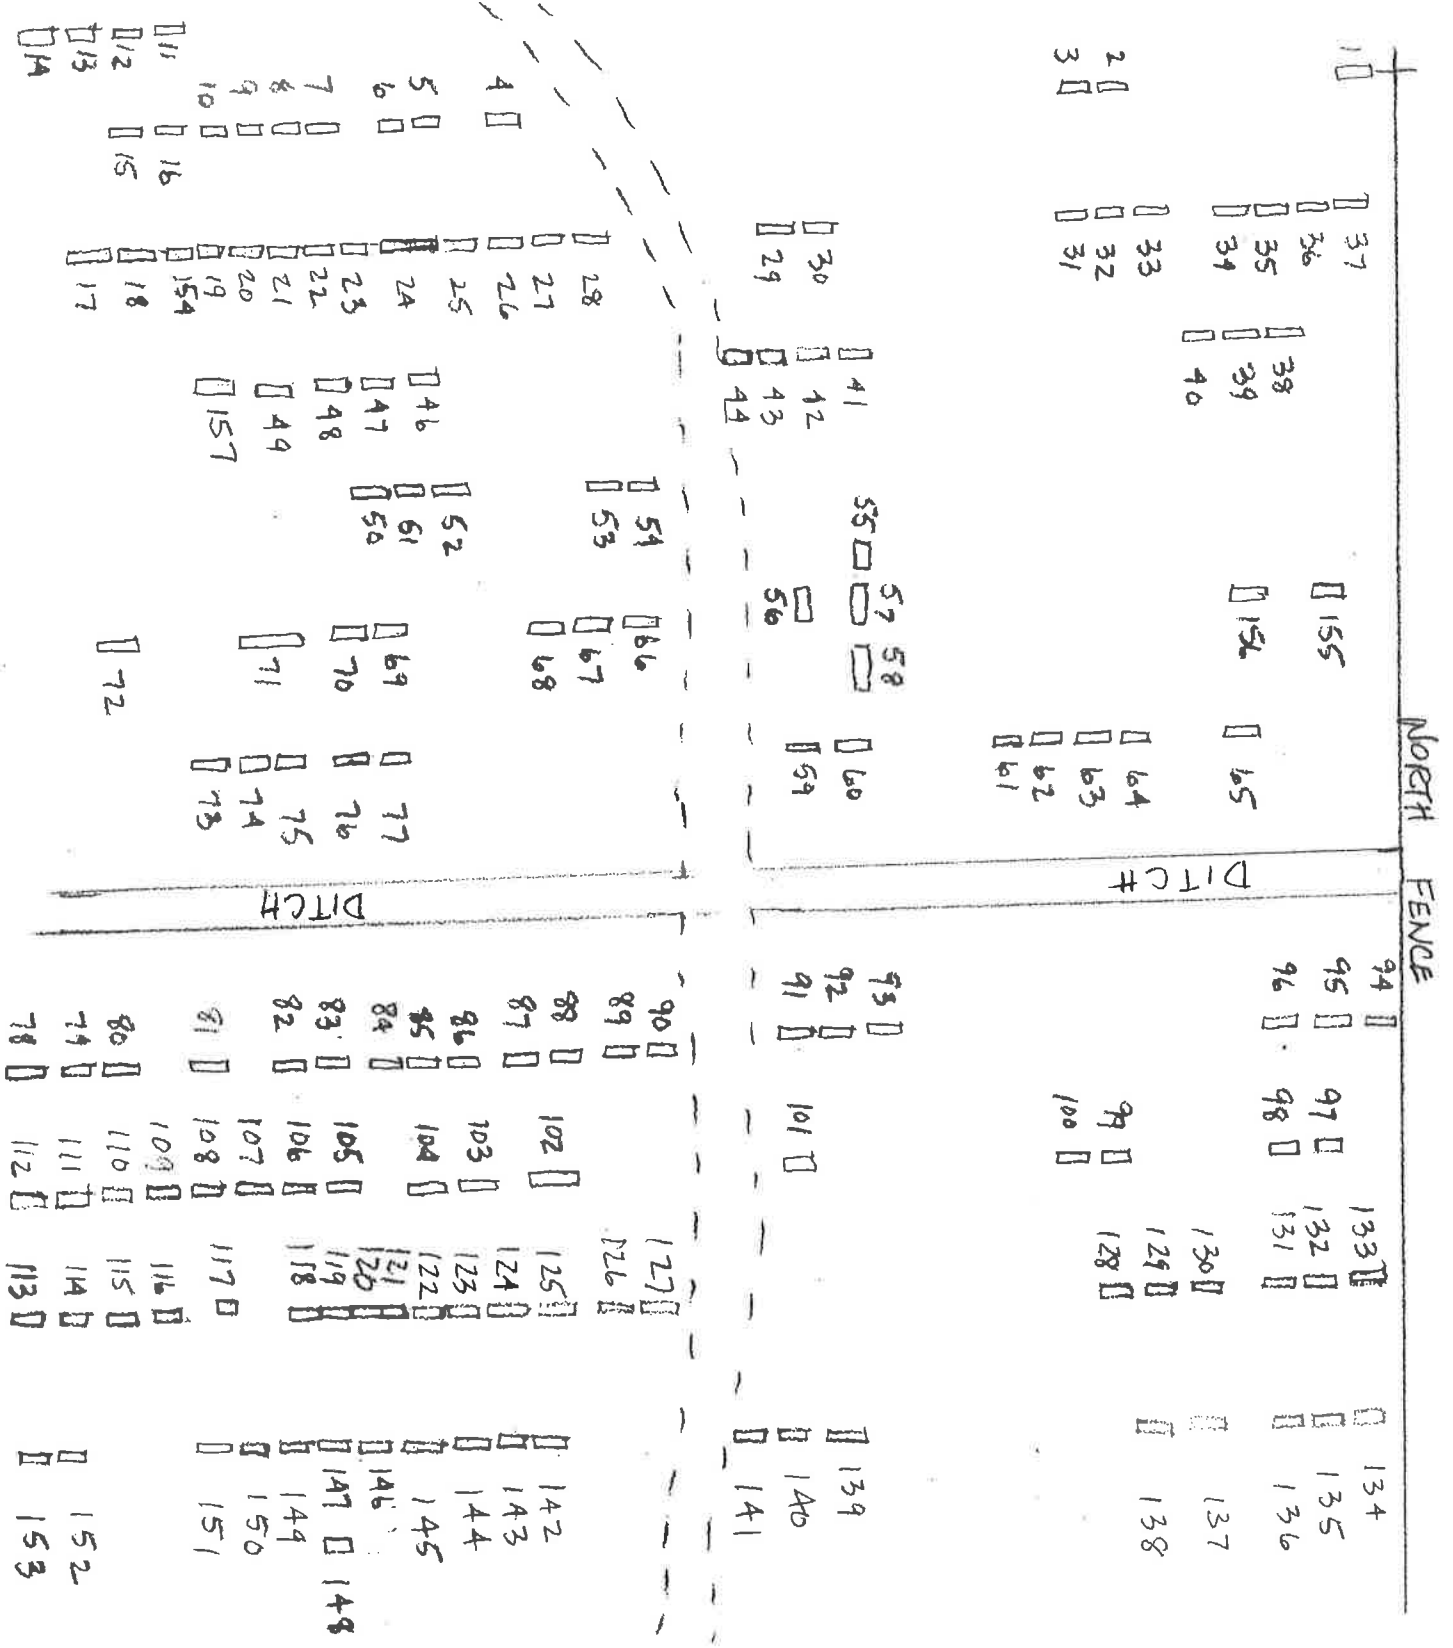

IGNACIO EAST
CEMETERY
7/21/18
R. LAMBERT
NOT TO SCALE
N

Ignacio East Cemetery - 5LP10890
SHF # 2015-M1-023

See Burial Listing And Detailed Cemetery Maps
For Individuals Associated With Grave Number

NORTH FENCE

Ignacio East Cemetery - Section One - West Half
 See Burial Listing for Individuals Associated with Grave Number
 Not to Scale - Locations Approximate

Ignacio East Cemetery - Section One - East Half
 See Burial Listing for Individuals Associated with Grave Number
 Not to Scale - Locations Approximate

Ignacio East Cemetery - Section Two
 See Burial Listing for Individuals Associated with Grave Number
 Not to Scale - Locations Approximate

Ignacio East Cemetery – Section Four
See Burial Listing for Individuals Associated with Grave Number
Not to Scale – Locations Approximate

Ignacio East Cemetery – Section Five
See Burial Listing for Individuals Associated with Grave Number
Not to Scale – Locations Approximate

Ignacio East Cemetery – Section Six
See Burial Listing for Individuals Associated with Grave Number
Not to Scale – Locations Approximate