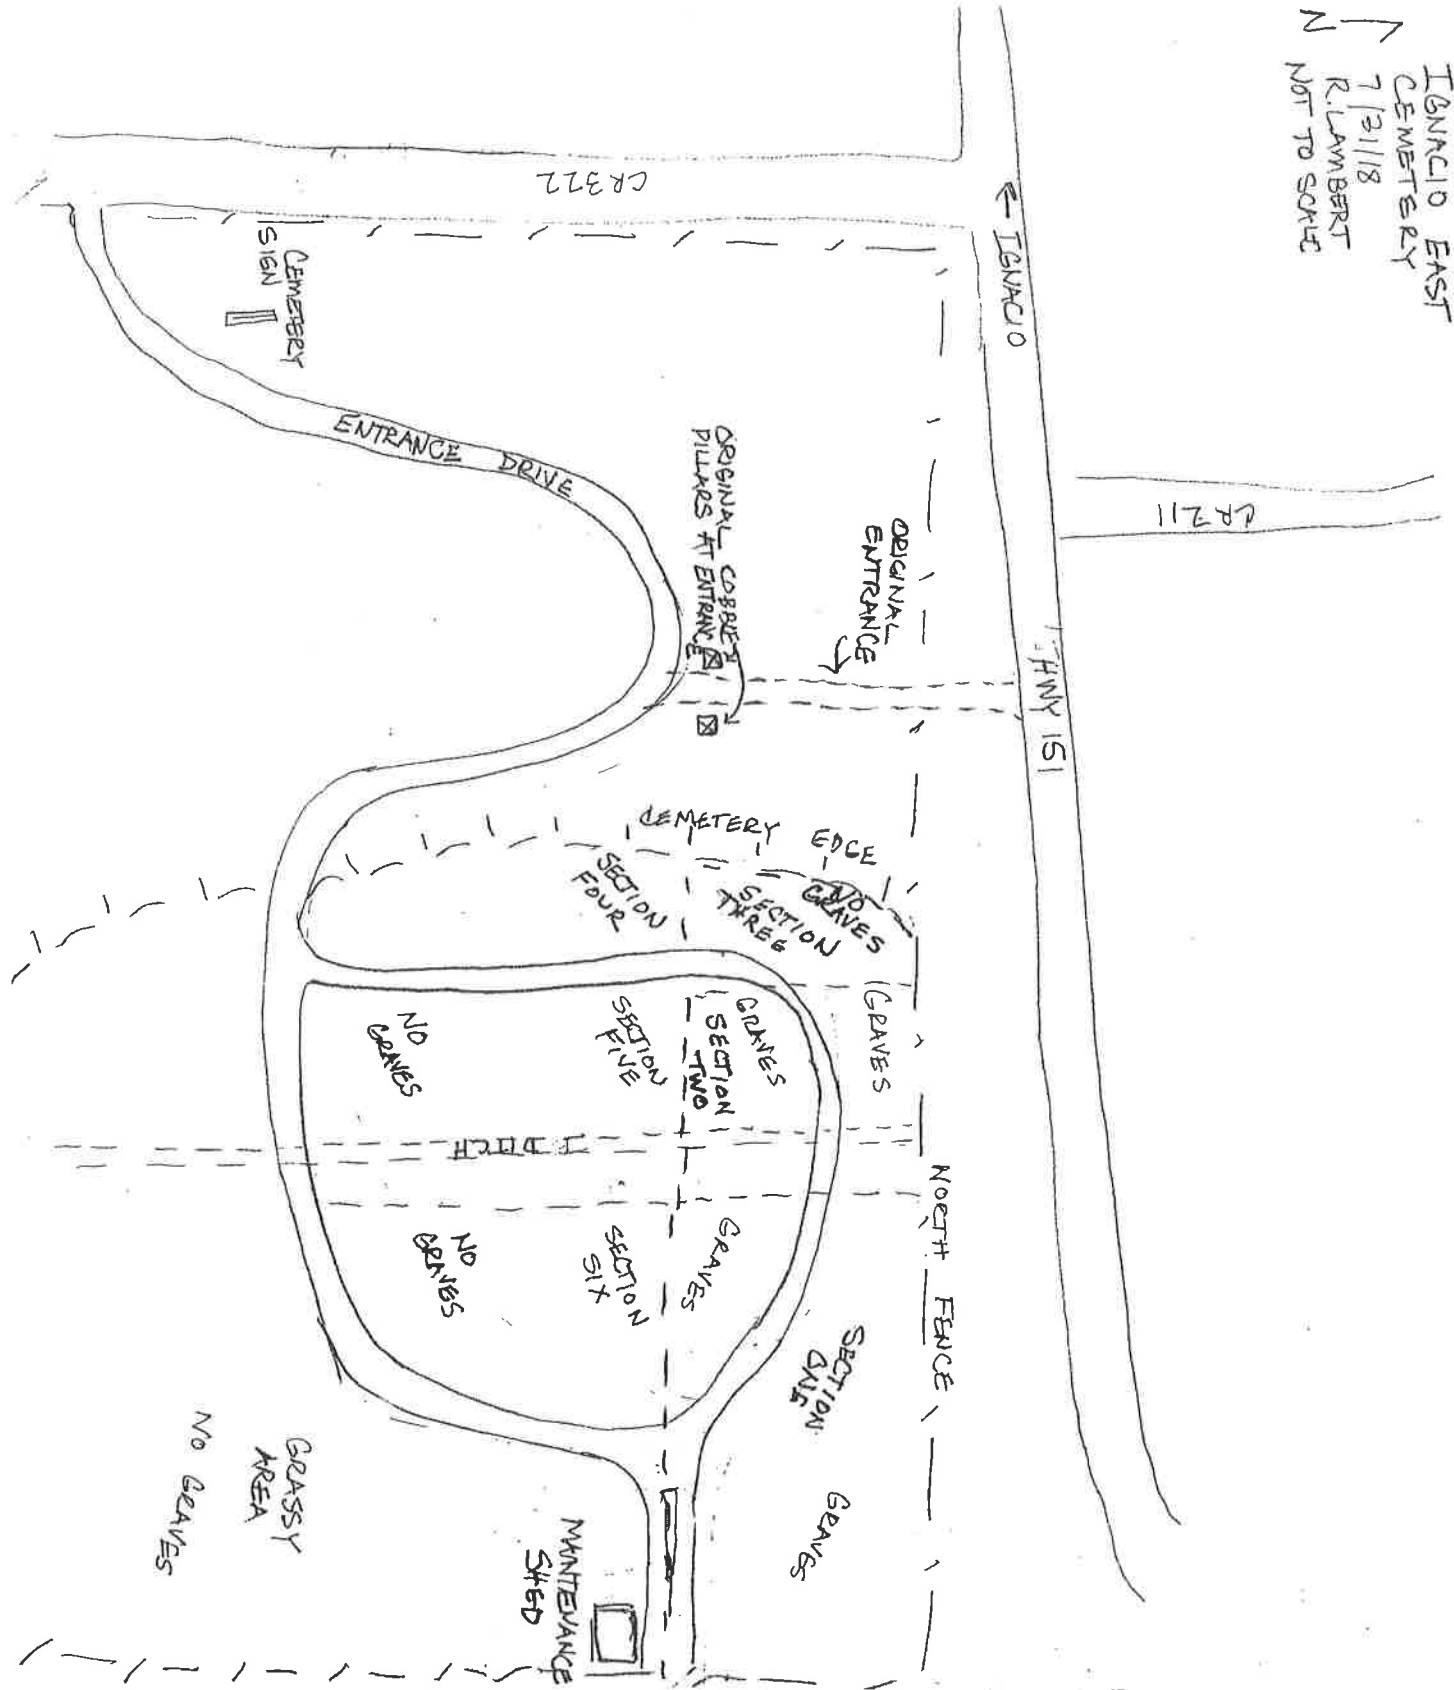

IGNACIO EAST
CEMETERY
7/21/18
R. LAMBERT
NOT TO SCALE
N

Ignacio East Cemetery - 5LP10890
SHF # 2015-M1-023

See Burial Listing And Detailed Cemetery Maps
For Individuals Associated With Grave Number

NORTH FENCE

Ignacio East Cemetery - Section One - West Half
 See Burial Listing for Individuals Associated with Grave Number
 Not to Scale - Locations Approximate

Ignacio East Cemetery - Section One - East Half
 See Burial Listing for Individuals Associated with Grave Number
 Not to Scale - Locations Approximate

Ignacio East Cemetery - Section Two
 See Burial Listing for Individuals Associated with Grave Number
 Not to Scale - Locations Approximate

Ignacio East Cemetery – Section Four
See Burial Listing for Individuals Associated with Grave Number
Not to Scale – Locations Approximate

Ignacio East Cemetery – Section Five
See Burial Listing for Individuals Associated with Grave Number
Not to Scale – Locations Approximate

Ignacio East Cemetery – Section Six
See Burial Listing for Individuals Associated with Grave Number
Not to Scale – Locations Approximate