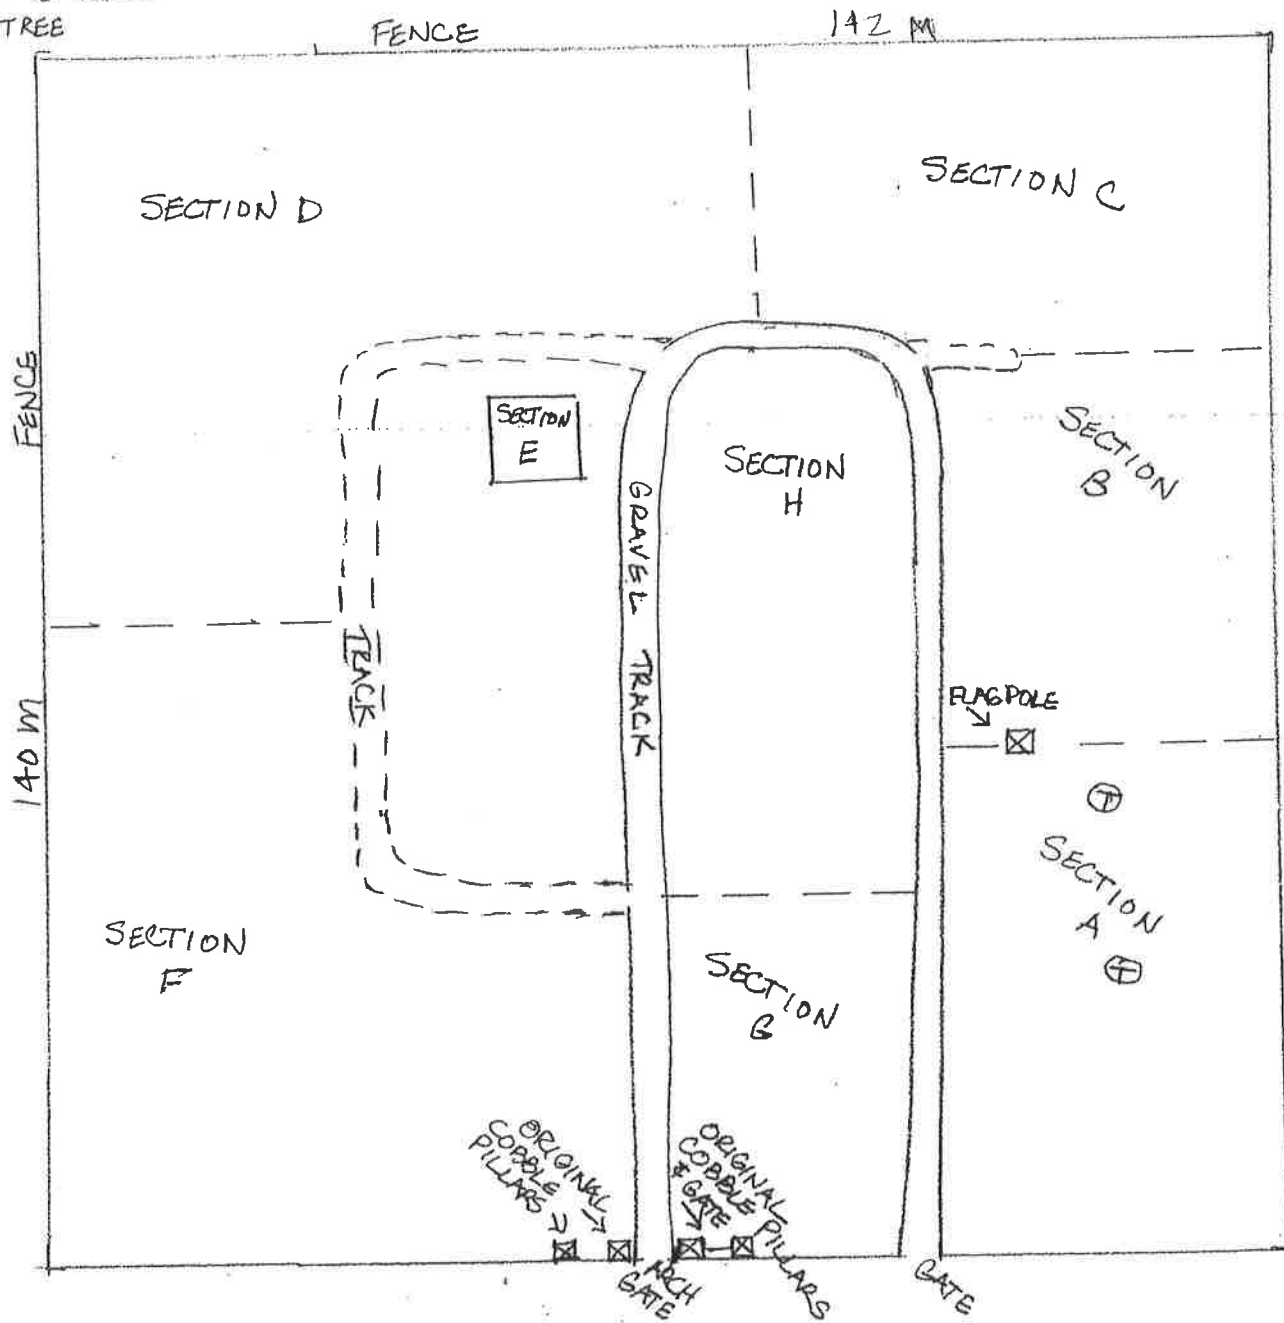

IGNACIO WEST
 CEMETERY
 7/21/2015
 R LAMBERT
 NOT TO SCALE
 ⊕ = TREE

Ignacio West Cemetery – 5LP10891
 SHF # 2015-M1-023

See Burial Listing And Detailed Cemetery Maps
 For Individuals Associated With Grave Number

SECTION B

CEMETERY SIGN
 FLAGPOLE

CEMETERY GRAVEL TRACK

ENTRANCE

2

SOUTH FENCE

EAST FENCE

Ignacio West Cemetery – Section A
See Burial Listing for Individuals Associated with Grave Number
Not to Scale – Locations Approximate

Ignacio West Cemetery - Section B
See Burial Listing for Individuals Associated with Grave Number
Not to Scale - Locations Approximate

Ignacio West Cemetery - Section C
See Burial Listing for Individuals Associated with Grave Number
Not to Scale - Locations Approximate

Ignacio West Cemetery – Sections D & E
 See Burial Listing for Individuals Associated with Grave Number
 Not to Scale – Locations Approximate

N

Ignacio West Cemetery – Section F
See Burial Listing for Individuals Associated with Grave Number
Not to Scale – Locations Approximate