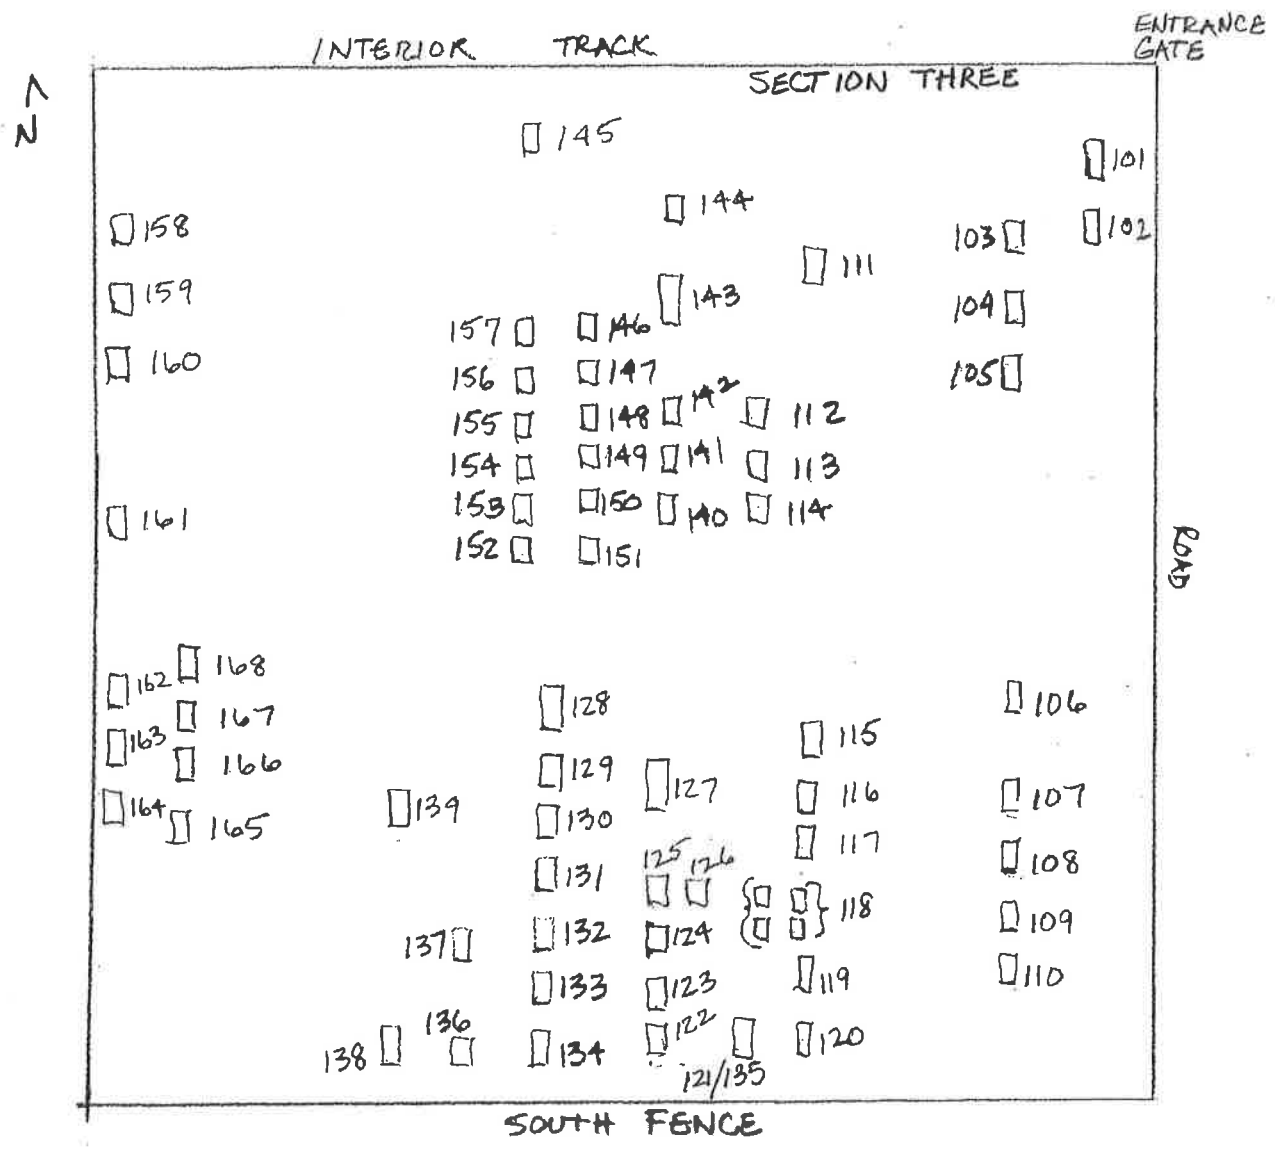

KLINE
CEMETERY
NOT TO SCALE
R. LAMBERT
5/23/2016

KLINE CEMETERY
OVERVIEW MAP

Kline Cemetery - 5LP10892
SHF # 2015-M1-023

See Burial Listing And Detailed Cemetery Maps
For Individuals Associated With Grave Number

Kline Cemetery – Section One
See Burial Listing for Individuals Associated with Grave Number
Not to Scale – Locations Approximate

Kline Cemetery – Section Two
 See Burial Listing for Individuals Associated with Grave Number
 Not to Scale – Locations Approximate

Kline Cemetery – Section Three
See Burial Listing for Individuals Associated with Grave Number
Not to Scale – Locations Approximate

Kline Cemetery – Section Four
See Burial Listing for Individuals Associated with Grave Number
Not to Scale – Locations Approximate