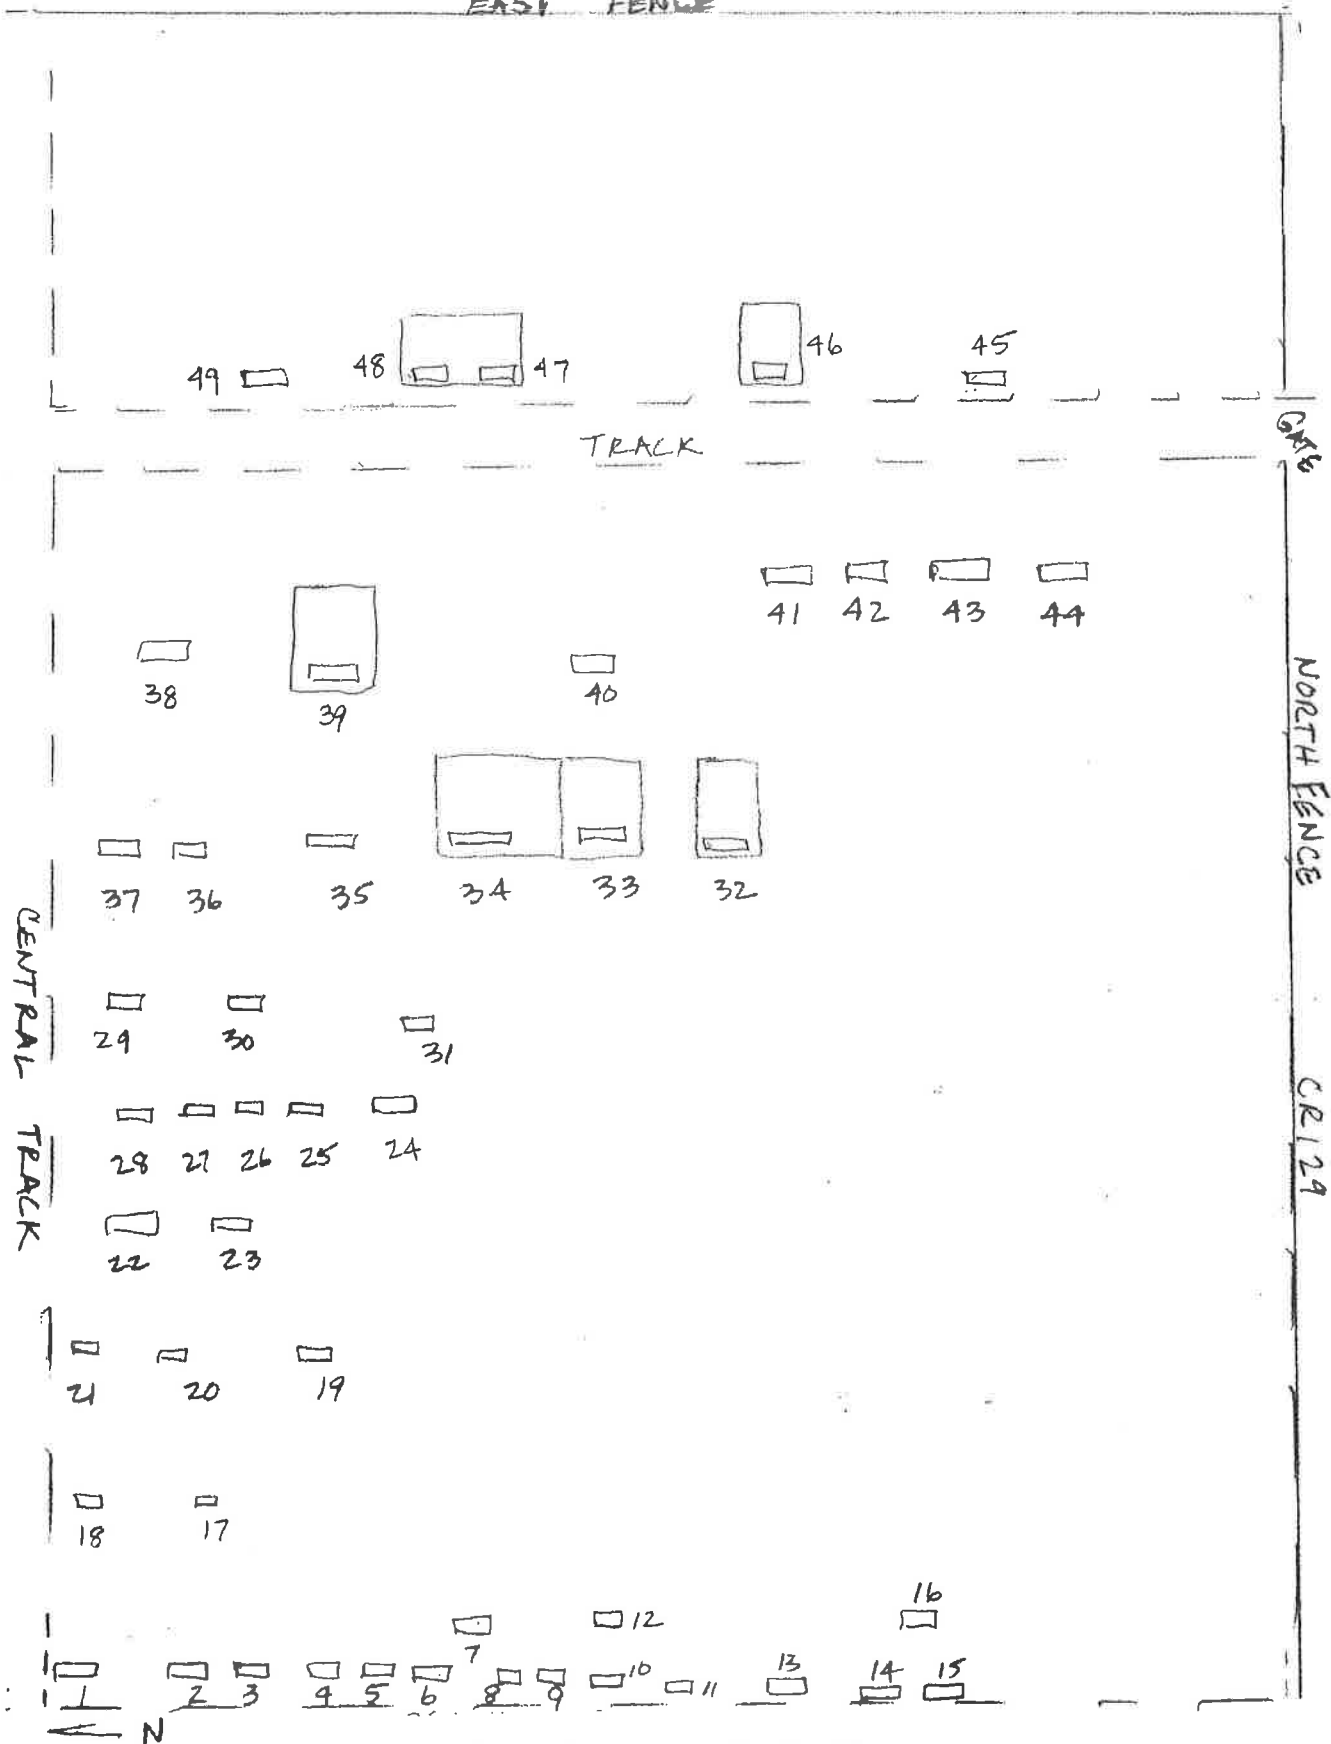

MARVEL  
CEMETERY  
← N  
7/7/2018  
R. LAMBERT  
NOT TO SCALE

FIELDS

Ⓟ = PINYON  
TREE

FIELDS

Marvel Cemetery - 5LP10895  
SHF # 2015-M1-023

See Burial Listing And Detailed Cemetery Maps  
For Individuals Associated With Grave Number

**Marvel Cemetery - Section One**  
**See Burial Listing for Individuals Associated with Grave Number**  
**Not to Scale - Locations Approximate**

EAST FENCE

**Marvel Cemetery - Section Two**

**See Burial Listing for Individuals Associated with Grave Number**

**Not to Scale - Locations Approximate**

**Marvel Cemetery - Section Three**  
**See Burial Listing for Individuals Associated with Grave Number**  
**Not to Scale - Locations Approximate**

**Marvel Cemetery - Section Four**  
**See Burial Listing for Individuals Associated with Grave Number**  
**Not to Scale - Locations Approximate**