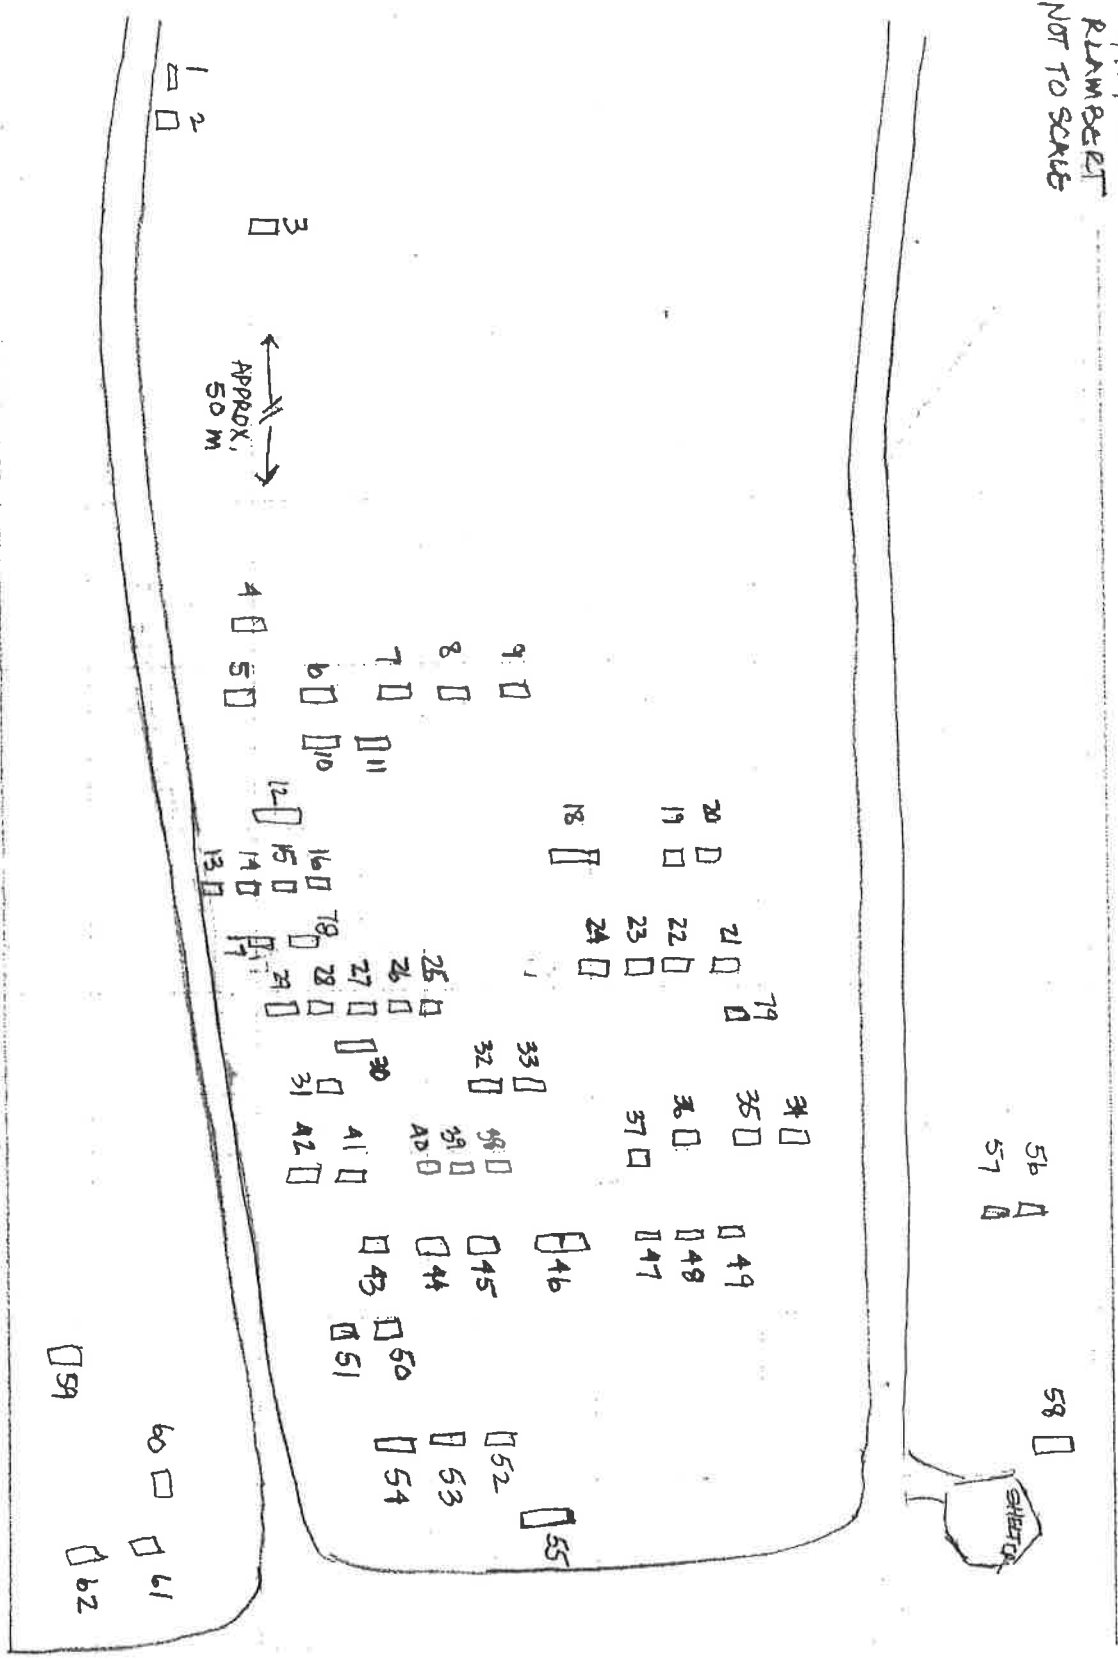

OXFORD
CEMETERY
7/13/2018
R. LAMBERT
N
NOT TO SCALE

Oxford Cemetery - 5LP10896
SHF # 2015-M1-023

See Burial Listing And Detailed Cemetery Maps
For Individuals Associated With Grave Number

OXFORD CEMETERY
 SECTION A
 7/13/2018
 PLUMBRETT
 NOT TO SCALE

Oxford Cemetery – Section One
 See Burial Listing for Individuals Associated with Grave Number
 Not to Scale – Locations Approximate

UNBORN
SHEDDER

OXFORD CEMETERY
SECTION 2
7-13-2018
NOT TO SCALE

Oxford Cemetery – Section Two
See Burial Listing for Individuals Associated with Grave Number
Not to Scale – Locations Approximate