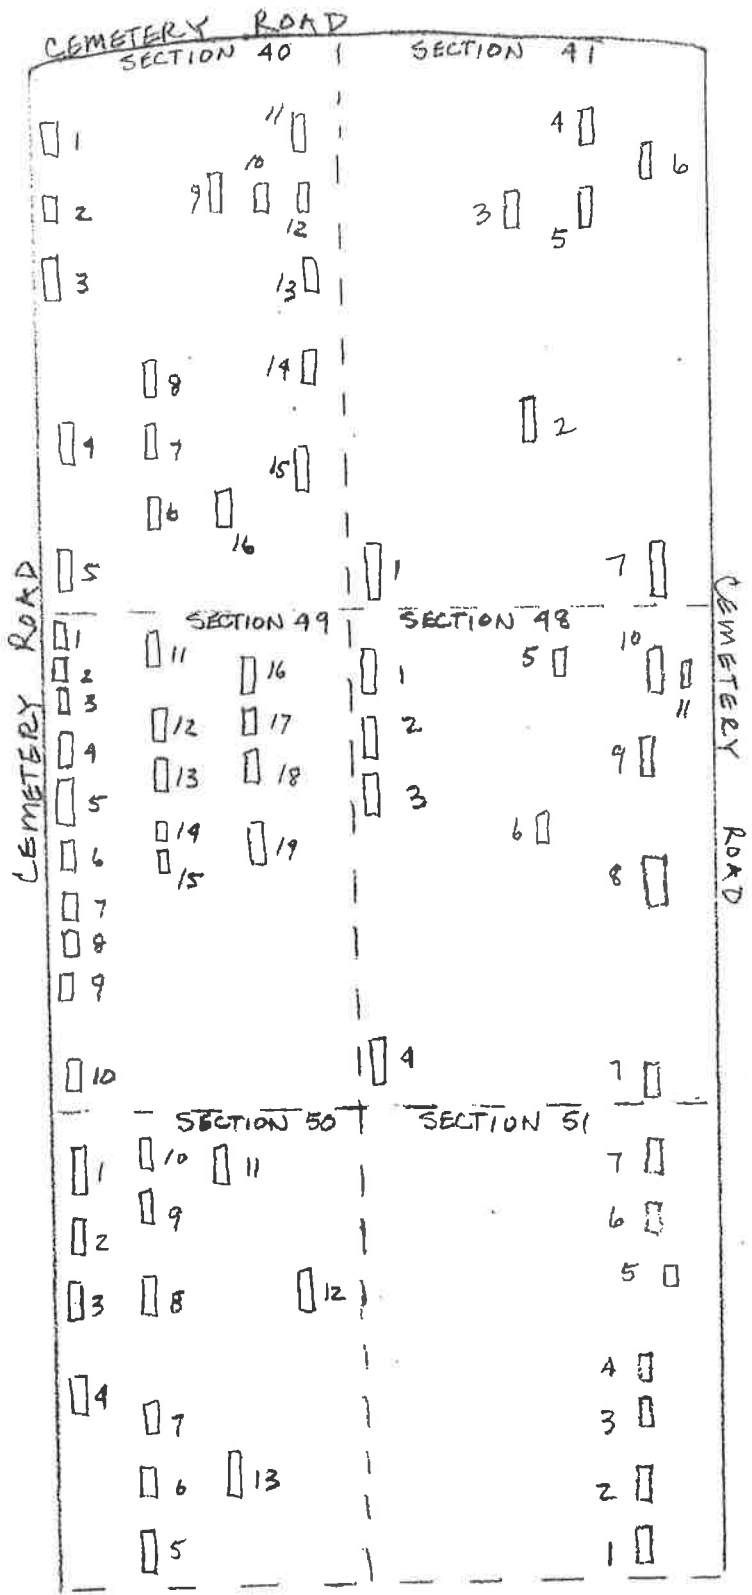

N
7

Pine River Cemetery – Sections 40, 41, 48, 49, 50 & 51
See Burial Listing for Individuals Associated with Grave Number
Not to Scale – Locations Approximate