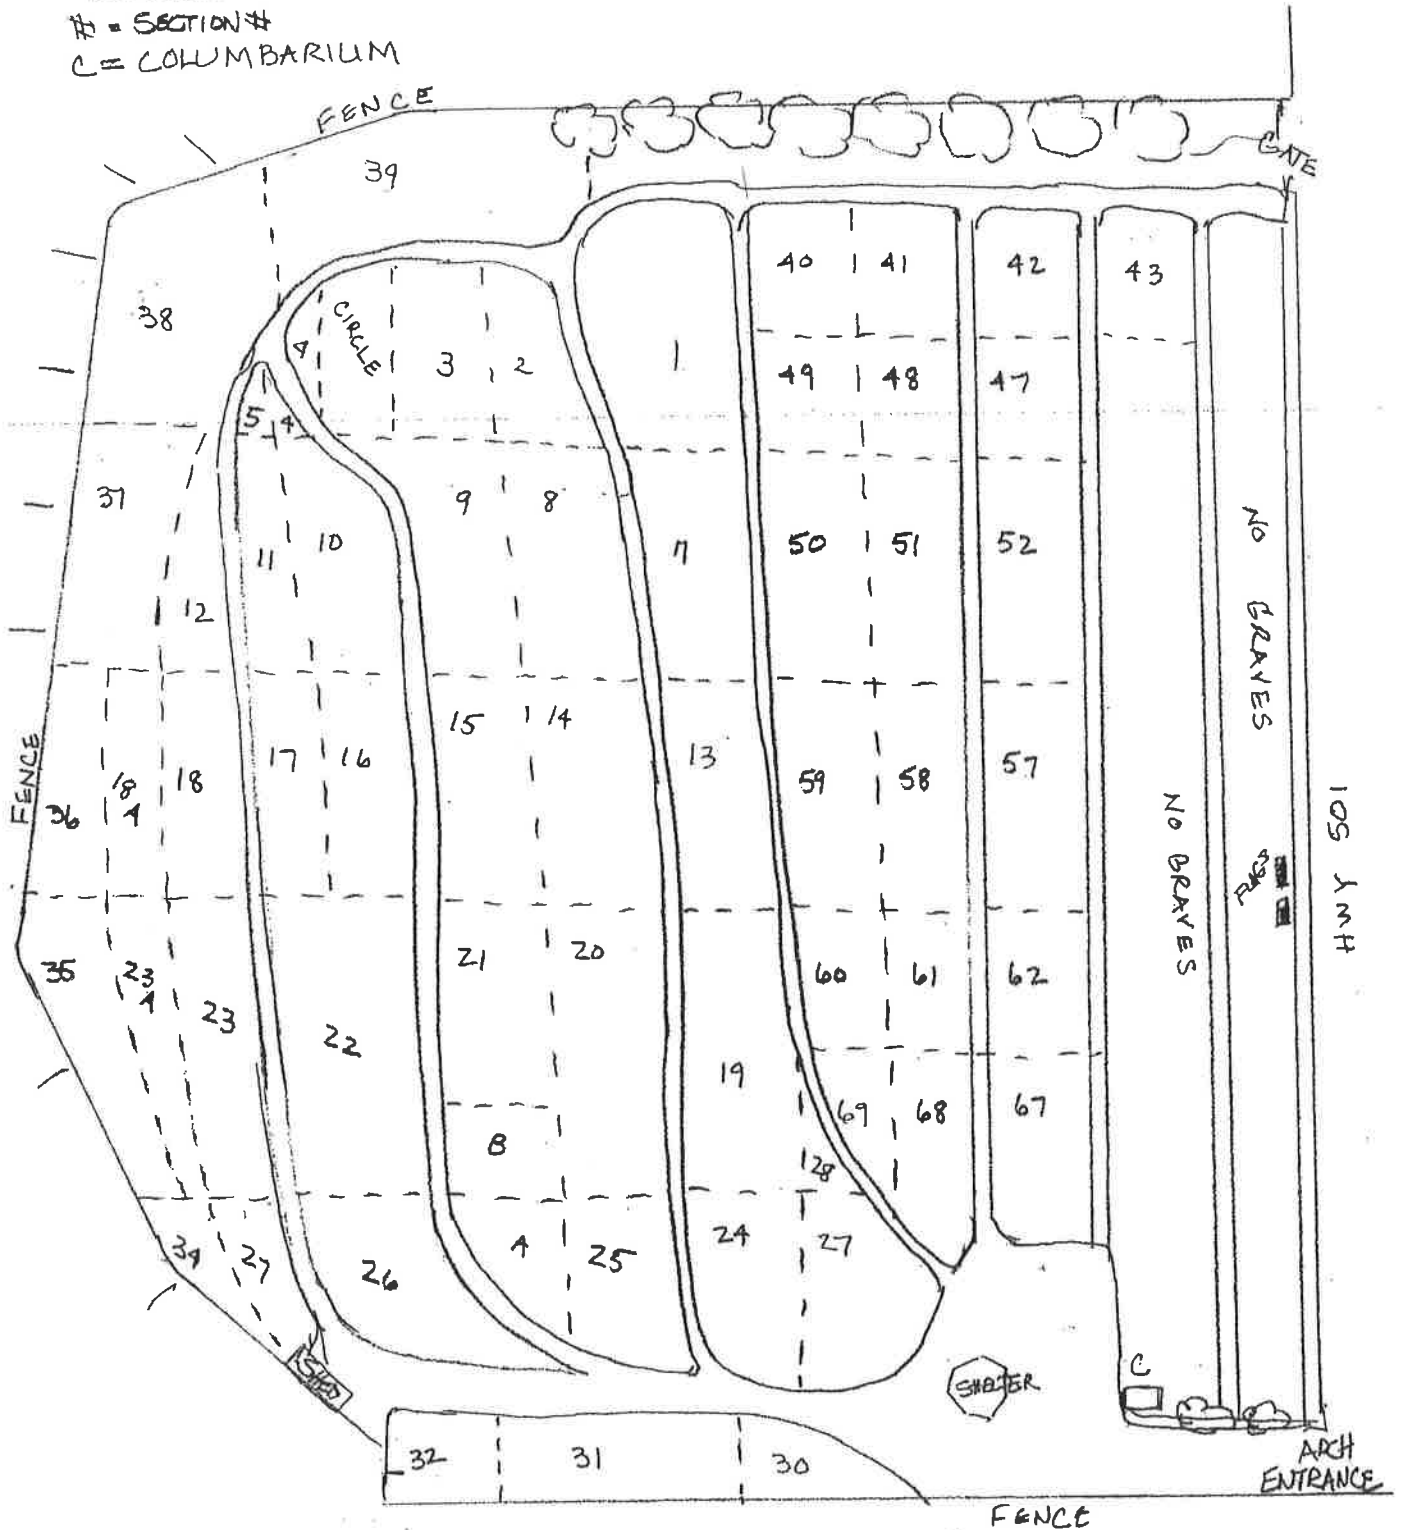

PINE RIVER CEMETERY
 7/14/2018
 NOT TO SCALE
 N R/LAMBERT
 # = SECTION #
 C = COLUMBARIUM

Pine River Cemetery - 5LP10897
 SHF # 2015-M1-023

See Burial Listing And Detailed Cemetery Maps
 For Individuals Associated With Grave Number

Pine River Cemetery – Sections 42, 43, 47 & 52
See Burial Listing for Individuals Associated with Grave Number
Not to Scale – Locations Approximate

27

Pine River Cemetery – Sections 57, 62, 67 & Columbarium
See Burial Listing for Individuals Associated with Grave Number
Not to Scale – Locations Approximate

ORIGINAL SECTION MARKER

Pine River Cemetery – Sections 4, 5, 10 & 11
 See Burial Listing for Individuals Associated with Grave Number
 Not to Scale – Locations Approximate

☐ = ORIGINAL SECTION MARKER

↑
N