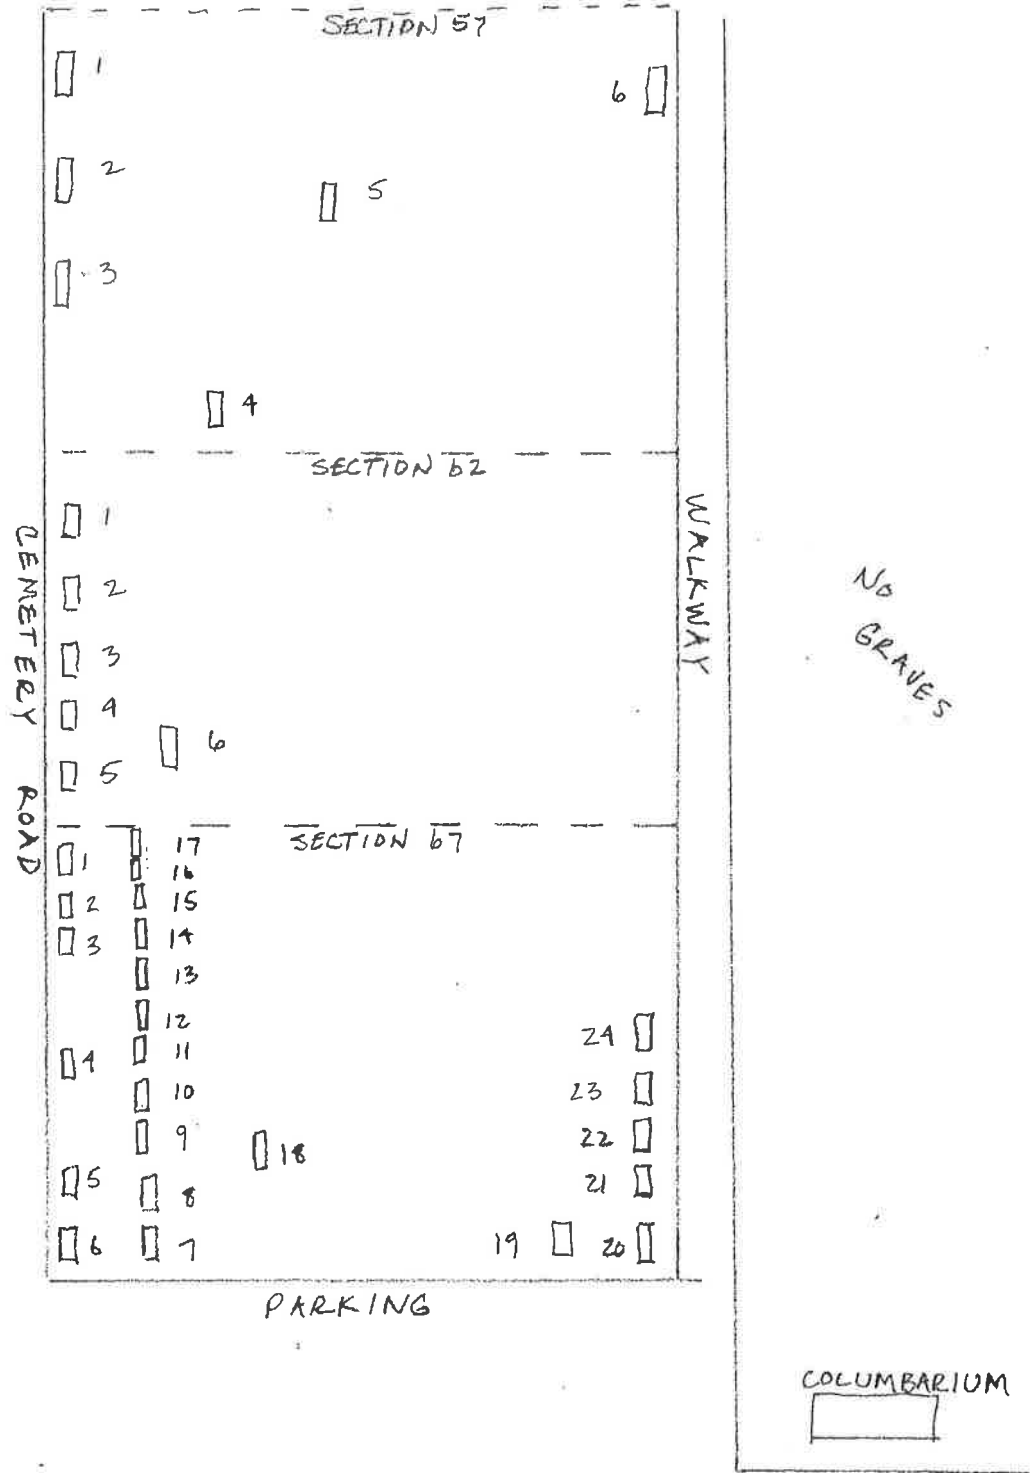

27

Pine River Cemetery – Sections 57, 62, 67 & Columbarium
See Burial Listing for Individuals Associated with Grave Number
Not to Scale – Locations Approximate