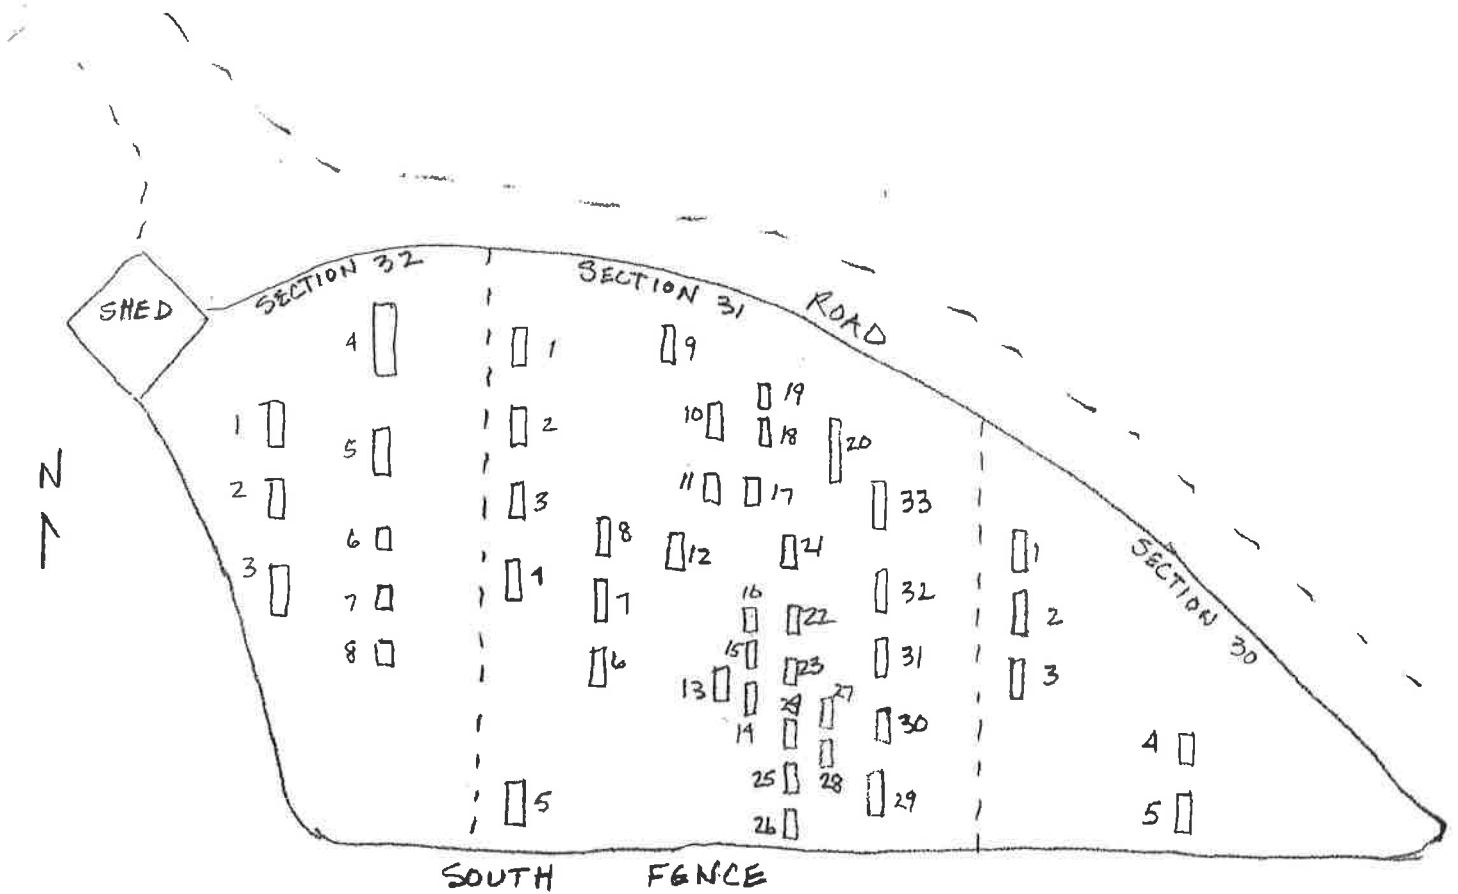

Pine River Cemetery – Sections 22 & 26
See Burial Listing for Individuals Associated with Grave Number
Not to Scale – Locations Approximate