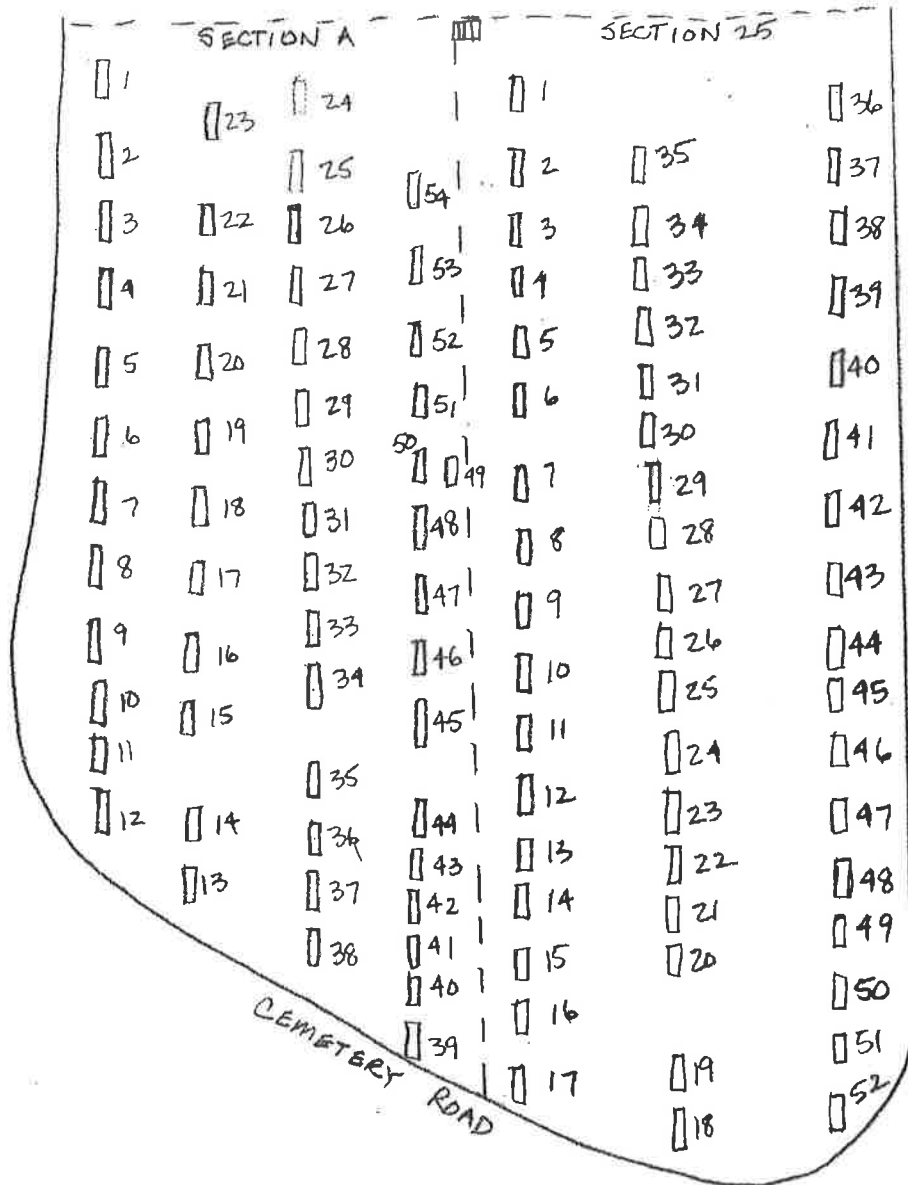

☐ = ORIGINAL SECTION MARKER

N

Pine River Cemetery – Sections A & 25
See Burial Listing for Individuals Associated with Grave Number
Not to Scale – Locations Approximate