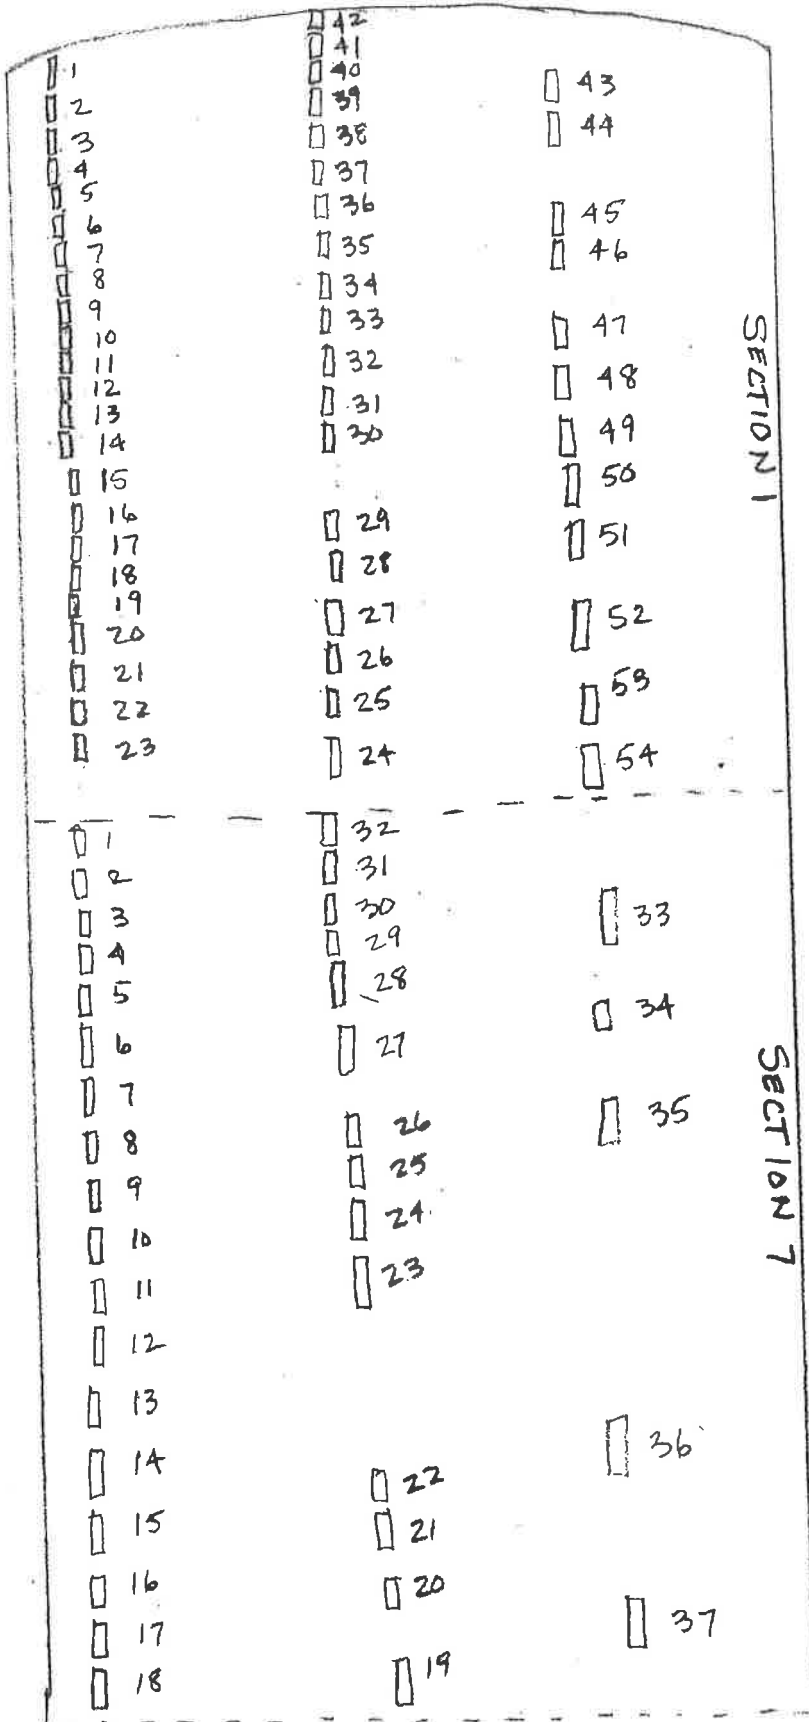

N
7

Pine River Cemetery – Sections 40, 41, 48, 49, 50 & 51
See Burial Listing for Individuals Associated with Grave Number
Not to Scale – Locations Approximate

N
7

Pine River Cemetery – Sections 58, 59, 60, 61, 68 & 69
See Burial Listing for Individuals Associated with Grave Number
Not to Scale – Locations Approximate

N
↙

Pine River Cemetery - Sections 1 & 7
See Burial Listing for Individuals Associated with Grave Number
Not to Scale - Locations Approximate

2

SECTION 13		
1	40	41
2	39	42
3	38	43
4	37	44
5	36	45
6	35	46
7	34	47
8	33	48
9	32	49
10	31	50
11	30	51
12	29	52
13	28	53
14	27	54
15	26	55
16	25	
17	24	
18	23	
19	22	
	21	
	20	
SECTION 19		
1	41	
2	40	42
3	39	43
4	38	44
5	37	45
6		46
7	36	47
8	35	48
9	34	49
10	33	50
11	32	51
12	31	52
13	30	53
14	29	54
15	28	55
16	27	56
17	26	57
18	25	
19	24	
20	23	
	22	
	21	