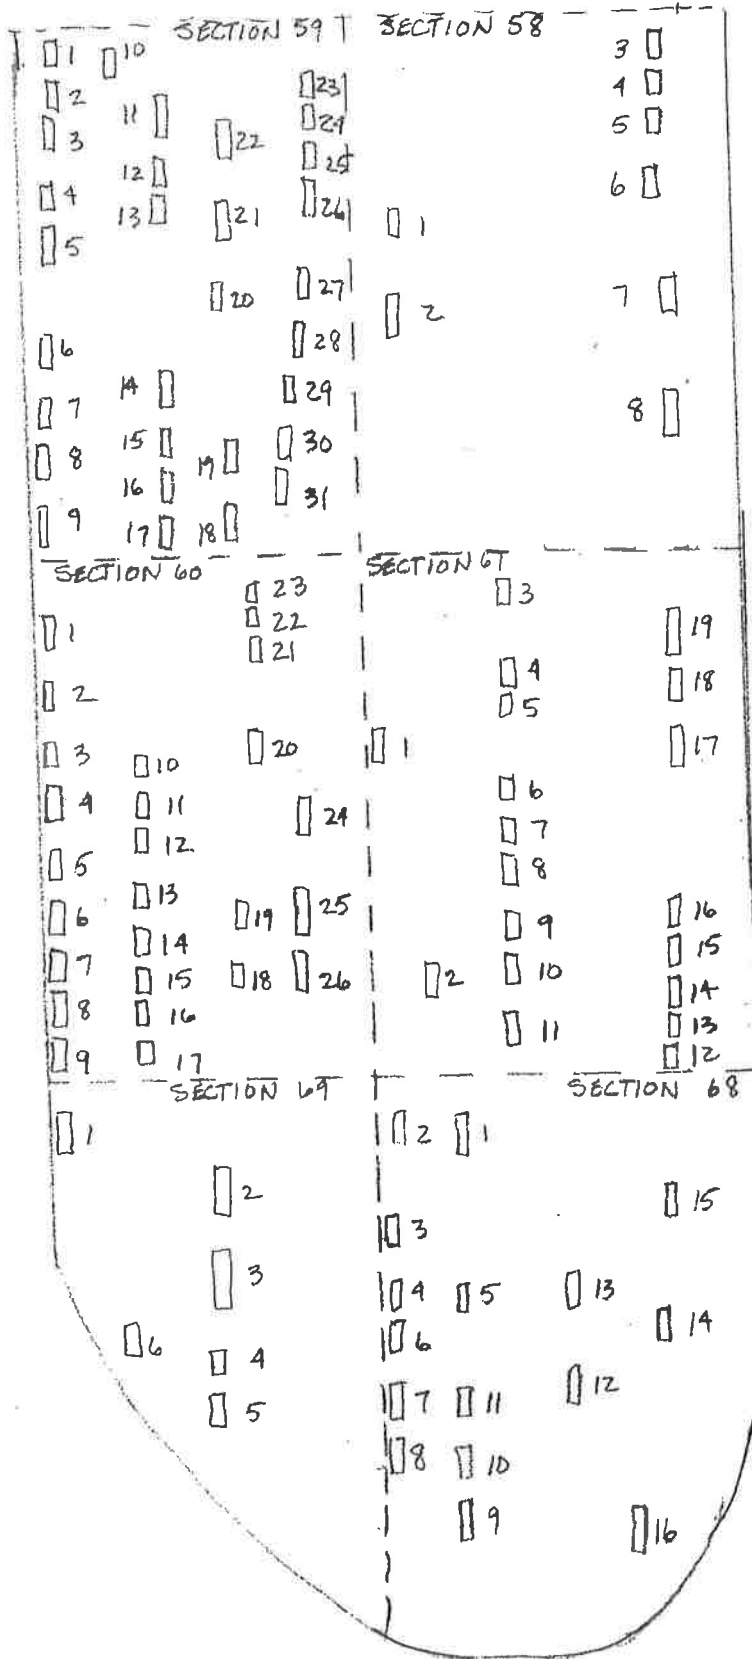

PINE RIVER CEMETERY
 7/14/2018
 NOT TO SCALE
 N R/LAMBERT
 # = SECTION #
 C = COLUMBARIUM

Pine River Cemetery - 5LP10897
 SHF # 2015-M1-023

See Burial Listing And Detailed Cemetery Maps
 For Individuals Associated With Grave Number

Pine River Cemetery – Sections 42, 43, 47 & 52
See Burial Listing for Individuals Associated with Grave Number
Not to Scale – Locations Approximate

27

Pine River Cemetery – Sections 57, 62, 67 & Columbarium
See Burial Listing for Individuals Associated with Grave Number
Not to Scale – Locations Approximate

N
7

Pine River Cemetery – Sections 40, 41, 48, 49, 50 & 51
See Burial Listing for Individuals Associated with Grave Number
Not to Scale – Locations Approximate

N
7

Pine River Cemetery – Sections 58, 59, 60, 61, 68 & 69
See Burial Listing for Individuals Associated with Grave Number
Not to Scale – Locations Approximate

N
↙

Pine River Cemetery - Sections 1 & 7
See Burial Listing for Individuals Associated with Grave Number
Not to Scale - Locations Approximate

2

SECTION 13		
1	40	41
2	39	42
3	38	43
4	37	44
5	36	45
6	35	46
7	34	47
8	33	48
9	32	49
10	31	50
11	30	51
12	29	52
13	28	53
14	27	54
15	26	55
16	25	
17	24	
18	23	
19	22	
	21	
	20	
SECTION 19		
1	41	
2	40	42
3	39	43
4	38	44
5	37	45
6		46
7	36	47
8	35	48
9	34	49
10	33	50
11	32	51
12	31	52
13	30	53
14	29	54
15	28	55
16	27	56
17	26	57
18	25	
19	24	
20	23	
	22	
	21	