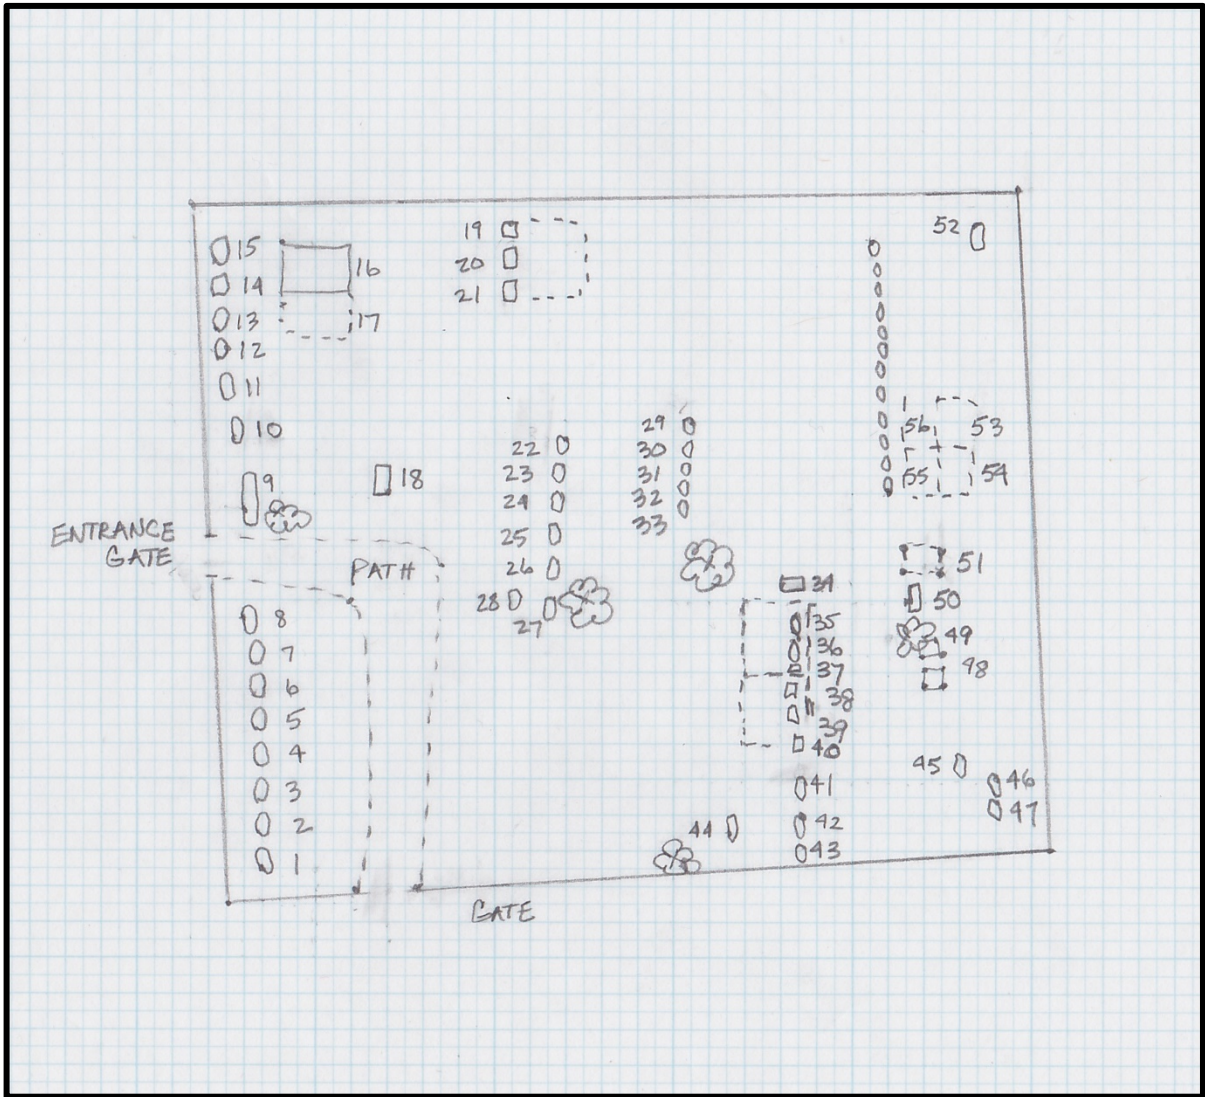

Scale:  = 10 Meters

Gato/Pagosa Junction Cemetery – 5AA4879

(see burial roster for grave information)

Locations Approximate

SHF# 2017-M1-002

Scale: ————— = 10 Meters

Juanita Cemetery – 5AA4880

(see burial roster for grave information)

Locations Approximate

SHF# 2017-M1-002

Scale: ————— = 10 Meters

Trujillo Cemetery – 5AA4881

(see burial roster for grave information)

Locations Approximate

SHF# 2017-M1-002